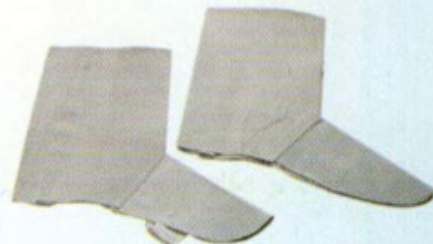

LEATHER WELDING APRON

Cow split leather
Adjustable with Buckle
Colour : Natural Grey
Size : Free Size

LEATHER WELDING SLEEVES

Cow split leather
Adjustable with Buckle
Colour : Natural Grey

LEATHER WELDING LEG GUARD + SHOE COVER

Cow split leather
Adjustable with Buckle
Colour : Natural Grey